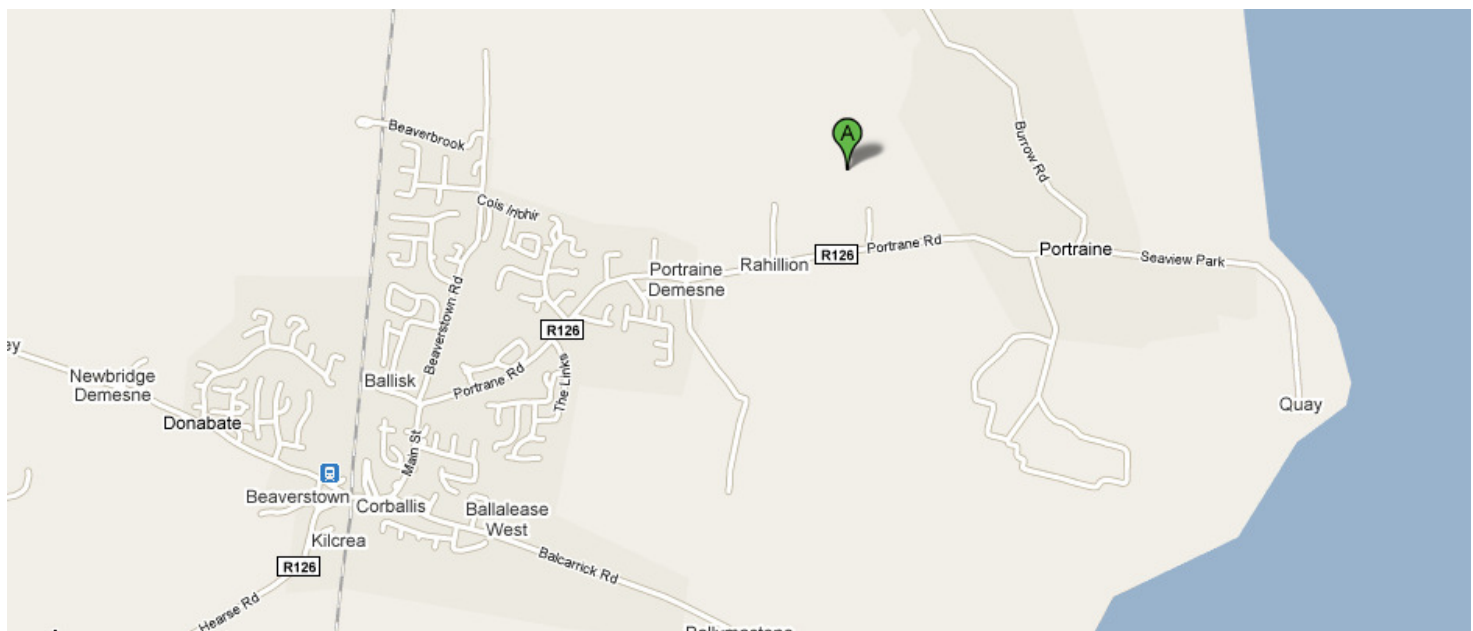

Directions to the Healing Room from the M1:

Take the Donabate exit from the M1 (exit 4). Follow the road signs towards Donabate (R126). Continue down the Hearse road towards Donabate village. Go over the bridge, through Donabate village, past a red brick church on the right and the Super Value on the left. Continue along the road towards Portrane. You

will pass the community centre on left. Then pass the national school on the left and Londis shop on the right. You will then come to a straight road. Take the 2nd lane on the left, the lane is marked **Cul de Sac**. Continue up this lane until it splits into two. Take the right lane and continue until you are at the top of the lane.

Location address: The Healing Room Middlefield, Donabate, Co. Dublin, Ireland

Email: healing@successireland.net

Phone/txt: 0879576418

Web: www.successireland.net/healing