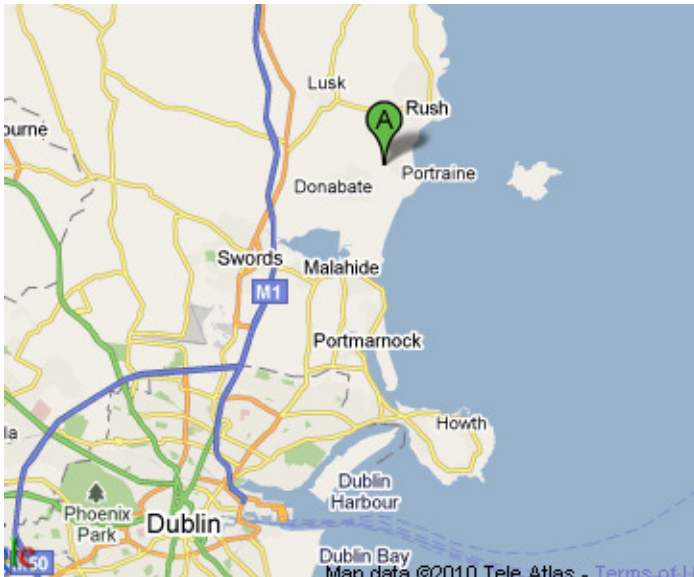

Directions to the Healing Room from the M1:

Take the Donabate exit from the M1 (exit 4). Follow the road signs towards Donabate (R126). Continue down the Hearse road towards Donabate village. Go over the bridge, through Donabate village, past a red brick church on the right and the Super Value on the left. Continue along the road towards Portrane. You

will pass the community centre on left. Then pass the national school on the left and Londis shop on the right. You will then come to a straight road. Take the 2nd lane on the left, the lane is marked **Cul de Sac**. Continue up this lane until it splits into two. Take the right lane and continue until you are at the top of the lane.

Location address: The Healing Room Middlefield, Donabate, Co. Dublin, Ireland

Email: healing@successireland.net

Phone/txt: 0879576418

Web: www.successireland.net/healing